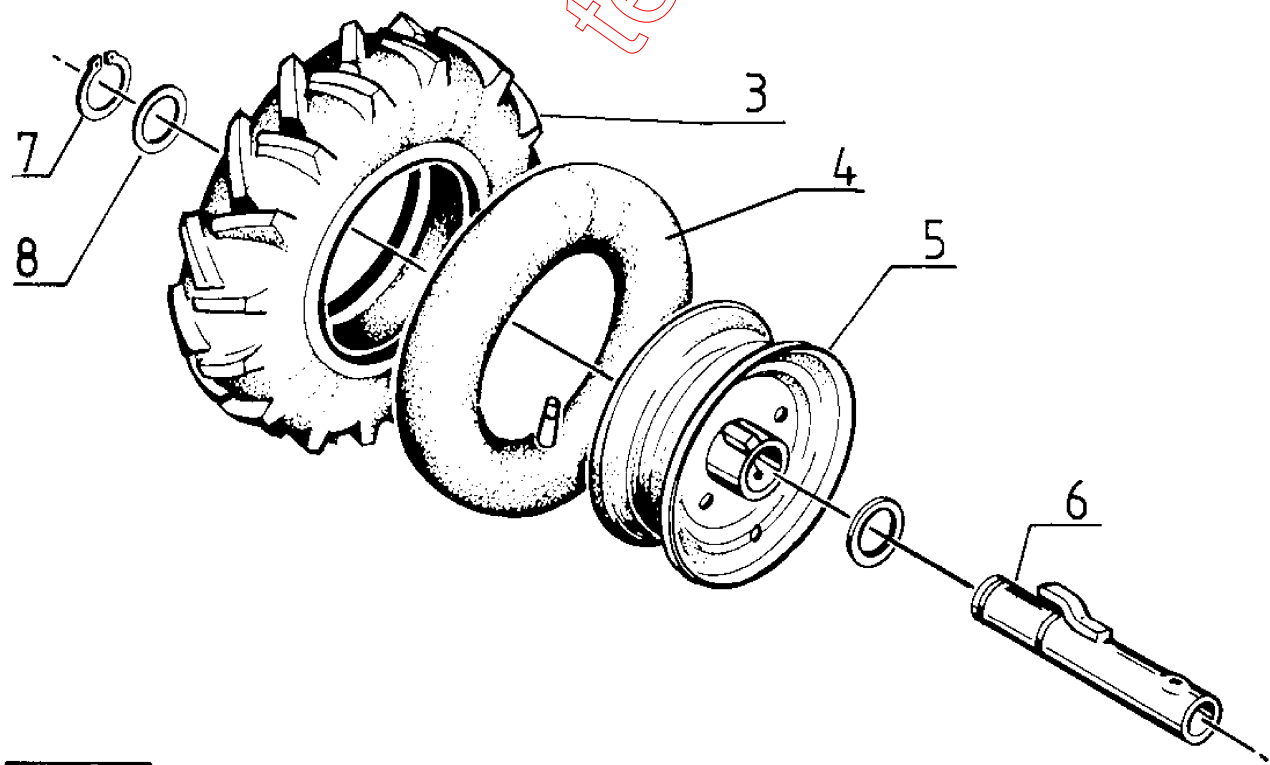

10"

15"

Section: RUBBER WHEELS 10" ART.NO 14-1913-11

Pos.	Quantity	Spare part No	Description	Kit	Notes	New
------	----------	---------------	-------------	-----	-------	-----

1913

0		..14-1913-11	Rubber wheels assy			
1	2	1489-0418-01	Tire		300 x 4-10	
2	2	1489-0420-01	Inner tube			
3	2	1489-0315-01	Rim			
4	2	1489-0316-01	Rim with tube			
6	12	9799-0831-02	Nut			
7	12	9678-0008-02	Lock washer			
8	12	9997-0612-16	Screw			

test