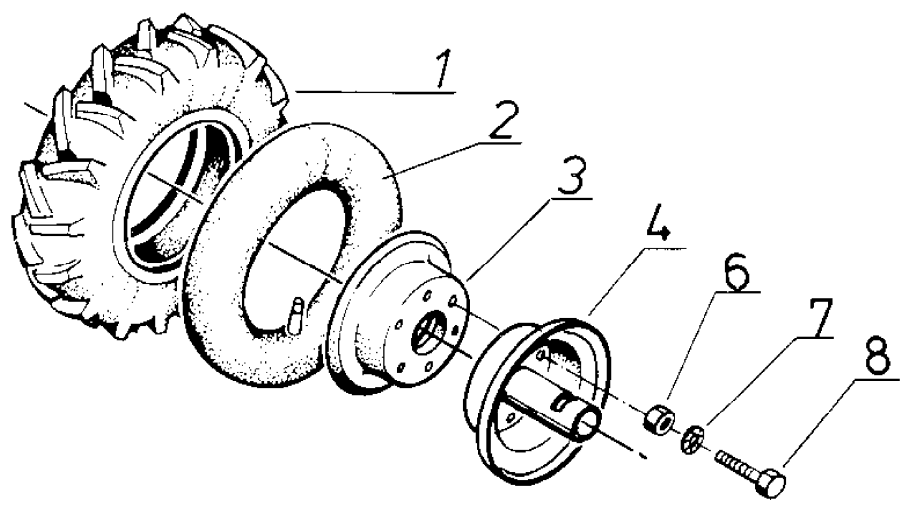

10"

15"

Section: RUBBER WHEELS 10" ART.NO 14-1913-11

Pos.	Quantity	Spare part No	Description	Kit	Notes	New
------	----------	---------------	-------------	-----	-------	-----

1913

0		..14-1913-11	Rubber wheels assy			
1	2	1489-0418-01	Tire		300 x 4-10	
2	2	1489-0420-01	Inner tube			
3	2	1489-0315-01	Rim			
4	2	1489-0316-01	Rim with tube			
6	12	9799-0831-02	Nut			
7	12	9678-0008-02	Lock washer			
8	12	9997-0612-16	Screw			